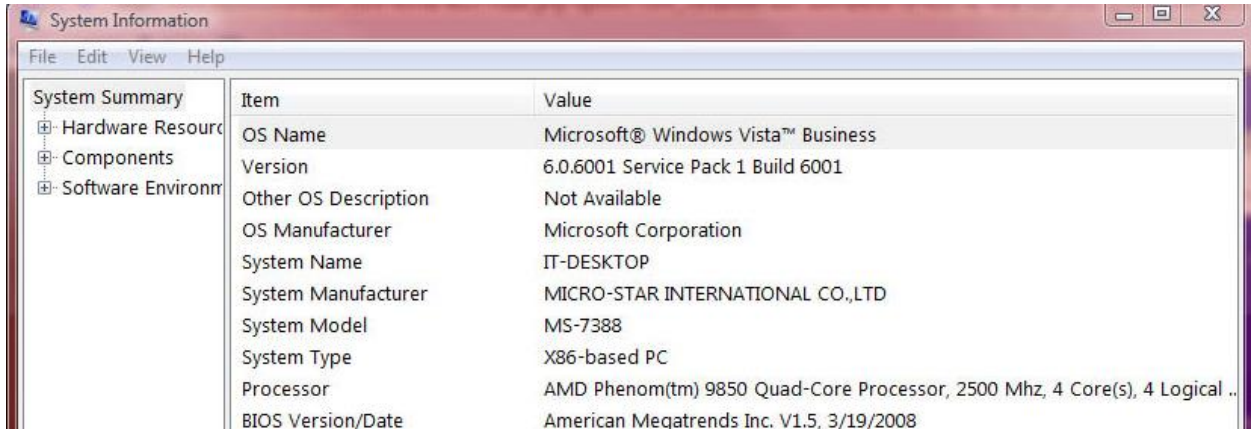

Windows Vista: