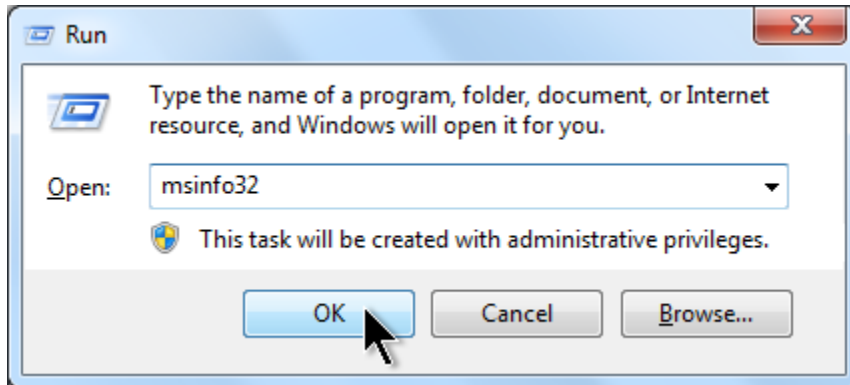

How to find your Windows Operating system level

First, open a run box by holding down the Windows key and the “R” key  + 

Next, type msinfo32 in the box and Click OK:

A “System Information” window will pop up and List the OS Name.