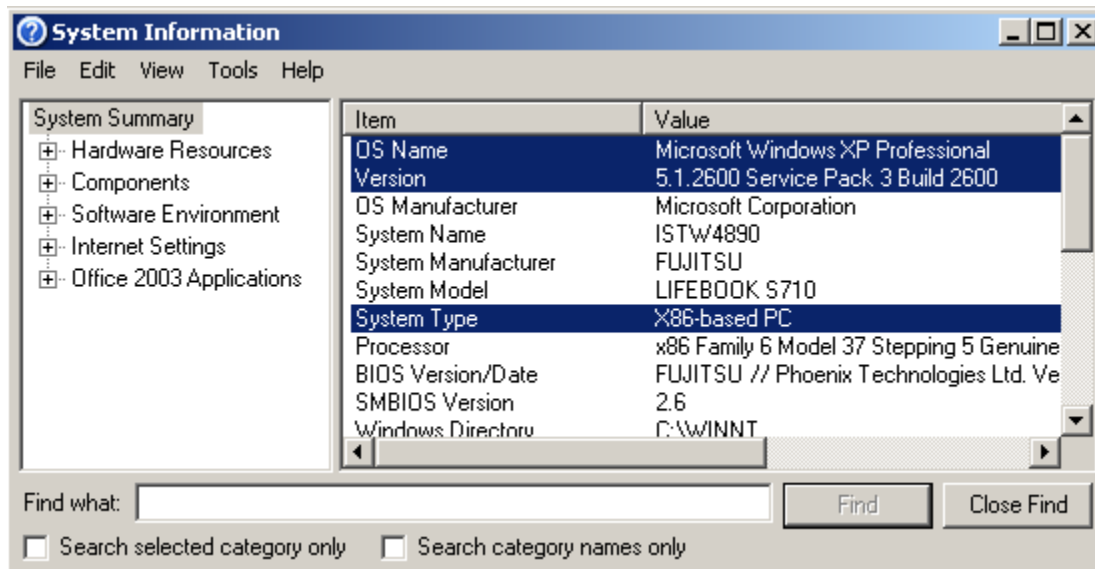

General Examples

Windows XP: